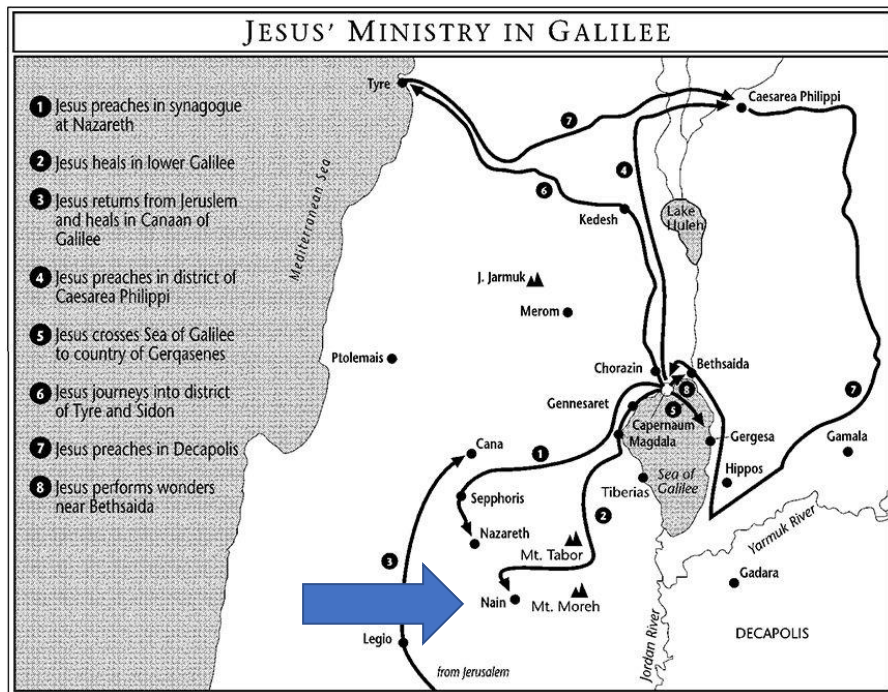

Baldwin Hills Baptist Church
Sunday, October 4, 2020
Sermon Outline

**“The Lord Shows Compassion
Toward A Widow!”**
- Luke 7:11-17 and Others -
(Life of Christ Series)

Nain is South of Nazareth on the map. (Ryrie Study Bible)

I. IT TOOK PLACE AT THE CITY OF NAIN

A. The Lord's Disciples Were With Him, v-11a

B. A Large Crowd Was With Him, v-11b

II. A FUNERAL PROCESSION WAS TAKING PLACE
NEAR THE CITY GATE

A. A Dead Man Was Being Carried Out For Burial,
v-12a